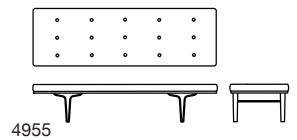

4955 SERENE

DUNBAR

DESIGNER:
EDWARD J WORMLEY

4955

model#	description	dimensions			yardage	
		w	d	h	fabric	leather
4955	Bench	78.5	24.5	16	4	90

Options:

- Maple laminate legs with solid cherry leg insert standard
- Walnut leg insert also available
- Metal stretchers standard
- Brass stretchers available at an additional cost
- Finish options: matte brass, antiqued brass or brushed aluminum