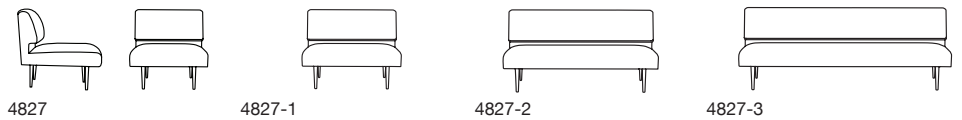

4827 GABRIELLE

DUNBAR

model#	description	dimensions			yardage		
		w	d	h	seat	fabric	leather
4827	Lounge Chair	29.5	31	30	16.5	3.5	80
4827-1	Lounge Chair - Wide Scale	40	31	30	16.5	5	110
4827-2	Settee	60	31	30	16.5	8	165
4827-3	Sofa	84	31	30	16.5	13.5	280

Upholstery:

- Contrasting welt optional - no upcharge

Options:

Options:

- Metal legs standard (9")
- Brass legs available at an additional cost
- Finish options: matte brass, antiqued brass or brushed aluminum