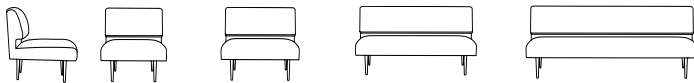

DUNBAR

4827 GABRIELLE

Designer:
Edward J Wormley

4827 4827-1 4827-2 4827-3

model#	description	dimensions					yardage	
		w	d	h	ah	sh	fabric	leather
4827	Lounge Chair	29.5	31	30	-	16.5	3.5	70
4827-1	Lounge Chair - Wide	40	31	30	-	16.5	5	110
4827-2	Settee	60	31	30	-	16.5	8	185
4827-3	Sofa	84	31	30	-	16.5	13.5	260