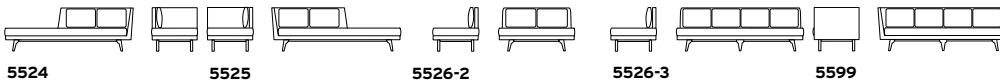

DUNBAR

5526-3 KNOWLAND

DESIGNER:
EDWARD J WORMLEY

model#	description	dimensions					yardage	
		w	d	h	arm	seat	fabric	leather
5524	Right Arm Sofa	78	30	27	27	16	11	220
5525	Left Arm Sofa	78	30	27	27	16	11	220
5526-2	Armless Settee	78	30	27	-	16	13.5	270
5526-3	Armless Sofa	96	30	27	-	16	14.5	290
5599	Sofa	96	30	27	27	16	17.5	350

Pillows and Upholstery:

- Down filled decorative pillow (DP) included. If pillow fabric contrasts from sofa - please allocate one yard of fabric.

Options:

- Maple (MP) base is standard
- Walnut (W) available with extended lead time