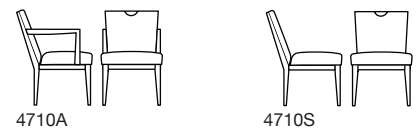

4710A MONROE

DUNBAR

DESIGNER:
EDWARD J WORMLEY

model#	description	dimensions				yardage			
		w	d	h	arm	seat	fabric	leather	
4710A	Arm Chair	23	25 1/2	32 1/2	27 1/2	18 3/4	2	40	
4710S	Side Chair	23	25 1/2	32 1/2		18 3/4	2	40	